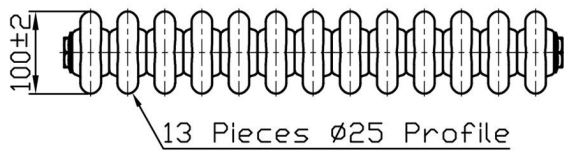

Imperia 3 Column Vertical 1800 x 605mm. Painted

Technical Drawing

Unit: mm

Eastbrook 

Eastbrook Road, Gloucester GL4 3DB
 Technical Helpline : 01452 317890
 Mon - Fri / 8am - 5pm
 Email : technical@eastbrookco.com