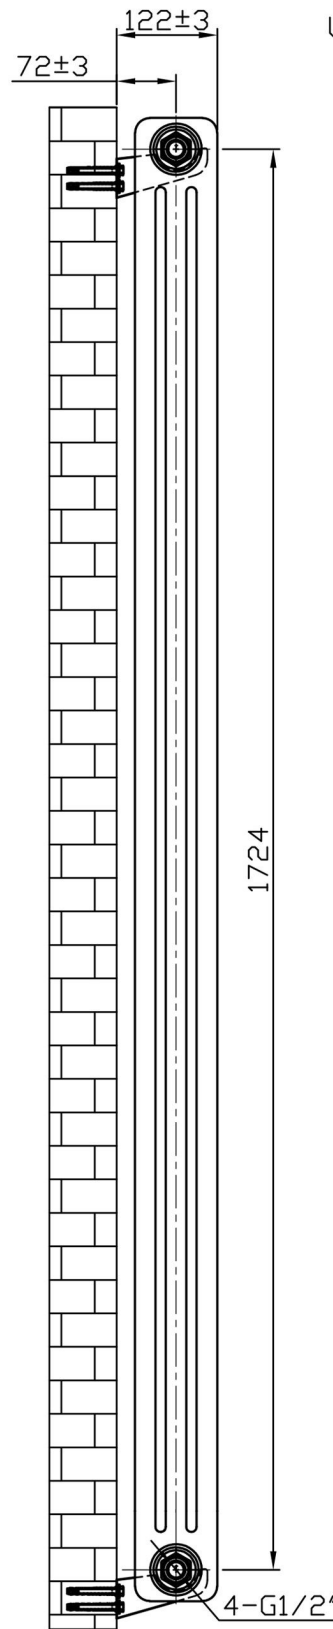

Imperia 3 Column Vertical 1800 x 605mm. Painted

Technical Drawing

Unit: mm

Eastbrook 

Eastbrook Road, Gloucester GL4 3DB
 Technical Helpline : 01452 317890
 Mon - Fri / 8am - 5pm
 Email : technical@eastbrookco.com