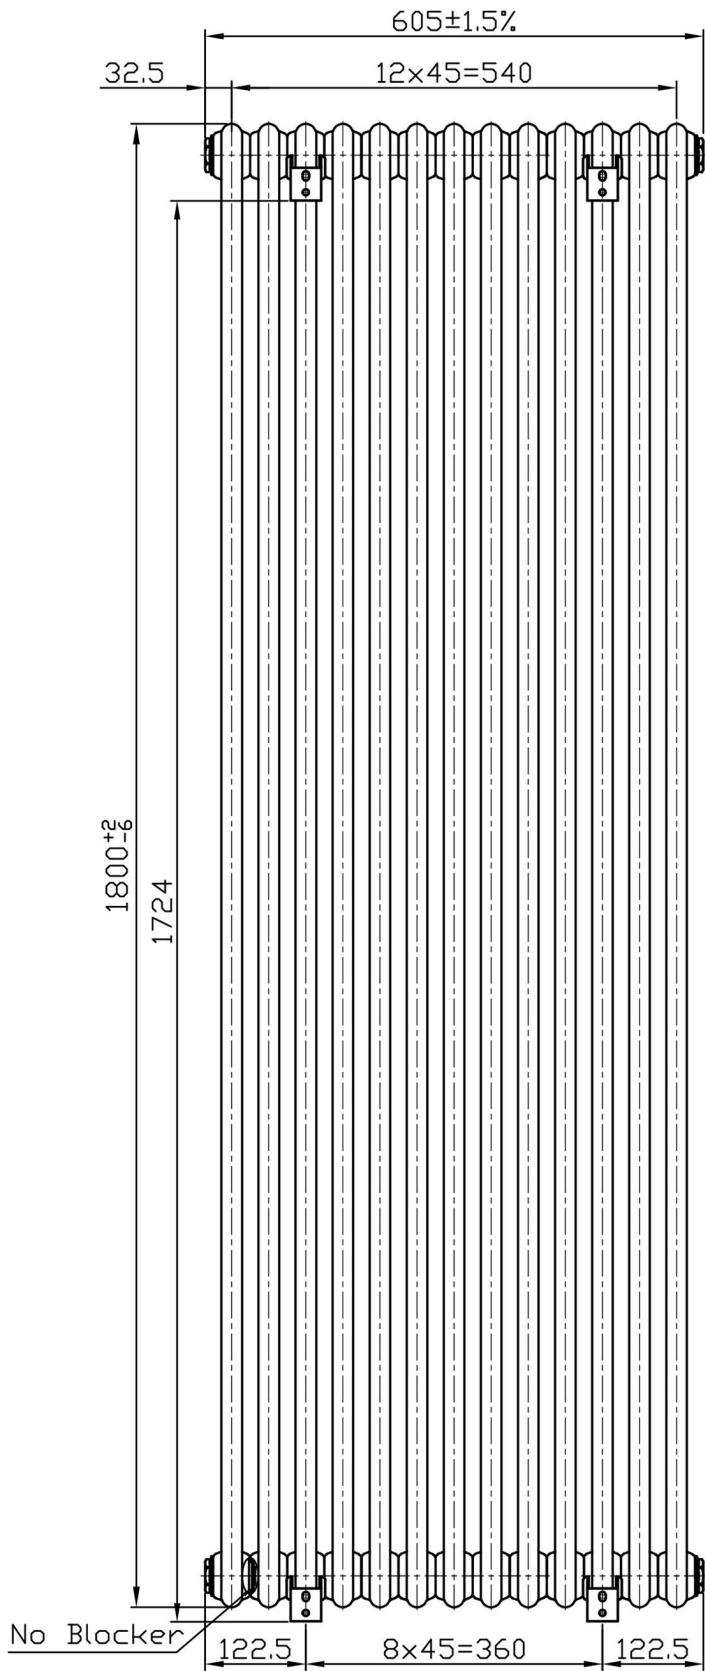

Imperia 3 Column Vertical 1800 x 605mm. Painted

Technical Drawing

Unit: mm

Eastbrook 

Eastbrook Road, Gloucester GL4 3DB
 Technical Helpline : 01452 317890
 Mon - Fri / 8am - 5pm
 Email : technical@eastbrookco.com