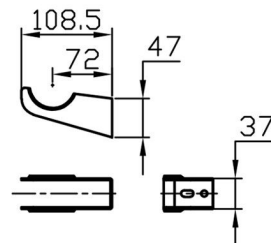

Imperia 3 Column Vertical 1800 x 605mm. Painted

Technical Drawing

Unit: mm

Eastbrook 

Eastbrook Road, Gloucester GL4 3DB
 Technical Helpline : 01452 317890
 Mon - Fri / 8am - 5pm
 Email : technical@eastbrookco.com